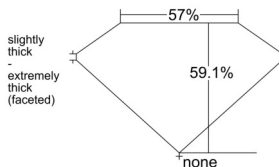

GIA®

FACSIMILE

GIA REPORT 6541677342

Verify this report at GIA.edu

GIA NATURAL DIAMOND DOSSIER®

February 23, 2026
GIA Report Number 6541677342
Shape and Cutting Style ..... Heart Brilliant
Measurements ..... 5.20 x 6.03 x 3.57 mm

GRADING RESULTS

Carat Weight ..... 0.70 carat
Color Grade ..... G
Clarity Grade VS2

ADDITIONAL GRADING INFORMATION

Polish ..... Excellent
Symmetry ..... Excellent
Fluorescence ..... None
Clarity Characteristics ..... Feather, Cavity
Inscription(s): GIA 6541677342

PROPORTIONS

Profile not to actual proportions

GRADING SCALES

GIA COLOR SCALE		GIA CLARITY SCALE		
COLORLESS	D	VERY VERY SLIGHTLY INCLUDED	FLAWLESS	
	E		INTERNALLY FLAWLESS	
	F	VERY SLIGHTLY INCLUDED	VVS₁	
	G		VVS₂	
	H		VS₁	
	NEAR COLORLESS	I	SLIGHTLY INCLUDED	VS₂
		J		SI₁
		K	INCLUDED	SI₂
		L		I₁
		M		I₂
FAINT		N	INCLUDED	I₃
		O		
		P		
	VERY LIGHT	Q		
		R		
		S		
T				
LIGHT	U			
	V			
	W			
	X			
Y				
Z