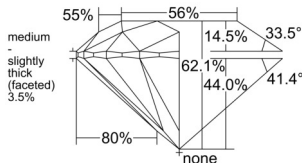

GIA®

FACSIMILE

GIA REPORT 6541675591

Verify this report at GIA.edu

GIA NATURAL DIAMOND DOSSIER®

February 23, 2026

GIA Report Number 6541675591

Shape and Cutting Style ..... Round Brilliant

Measurements ..... 5.08 - 5.11 x 3.17 mm

GRADING RESULTS

Carat Weight ..... 0.50 carat

Color Grade ..... G

Clarity Grade VS1

Cut Grade ..... Excellent

ADDITIONAL GRADING INFORMATION

Polish ..... Excellent

Symmetry ..... Excellent

Fluorescence ..... Medium Blue

Clarity Characteristics.. Cloud, Crystal, Feather, Indented Natural

Inscription(s): GIA 6541675591

PROPORTIONS

GRADING SCALES

GIA COLOR SCALE

COLORESS	D
	E
	F
	G
	H
	I
NEAR COLORESS	J
	K
	L
FANIT	M
	N
	O
	P
	R
	S
	T
	U
	V
	W
	X
	Y
LIGHT	Z

GIA CLARITY SCALE

FLAWLESS	INTERNAL FLAWLESS	
		FLAWLESS
VERY VERY SLIGHTLY INCLUDED	VERY SLIGHTLY INCLUDED	
		VVS₁
	VVS₂	
SLIGHTLY INCLUDED	INCLUDED	
		VS₁
	VS₂	
	SI₁	
	SI₂	
	I₁	
	I₂	
	I₃	

GIA CUT SCALE

EXCELLENT
VERY GOOD
GOOD
FAIR
POOR