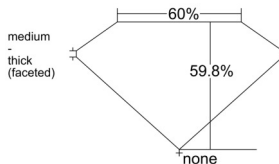

GIA®

FACSIMILE

GIA REPORT 6541666942

Verify this report at GIA.edu

GIA NATURAL DIAMOND DOSSIER®

February 23, 2026
GIA Report Number 6541666942
Shape and Cutting Style ..... Heart Brilliant
Measurements ..... 5.45 x 6.08 x 3.64 mm

GRADING RESULTS

Carat Weight ..... 0.70 carat
Color Grade I
Clarity Grade VVS1

ADDITIONAL GRADING INFORMATION

Polish ..... Excellent
Symmetry ..... Very Good
Fluorescence ..... Faint
Clarity Characteristics ..... Feather, Cavity
Inscription(s): GIA 6541666942

PROPORTIONS

Profile not to actual proportions

GRADING SCALES

GIA COLOR SCALE		GIA CLARITY SCALE	
COLORLESS	D	VERY VERY SLIGHTLY INCLUDED	FLAWLESS
	E		INTERNALLY FLAWLESS
	F		VVS₁
	G		VVS₂
	H		VS₁
	I		VS₂
	J		SI₁
	K		SI₂
	L		I₁
	M		I₂
NEAR COLORLESS	N	SLIGHTLY INCLUDED	I₃
	O		
	P		
	Q		
FAINT	R		
	S		
	T		
	U		
VERT LIGHT	V		
	W		
	X		
	Y		
LIGHT	Z