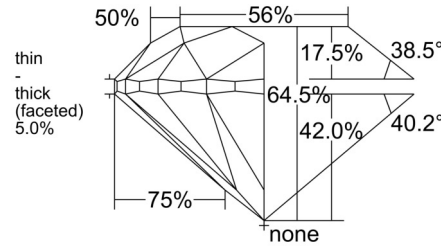

GIA NATURAL DIAMOND GRADING REPORT

February 16, 2026

GIA Report Number ..... 6541649055

Shape and Cutting Style ..... Round Brilliant

Measurements ..... 6.20 - 6.25 x 4.02 mm

GRADING RESULTS

Carat Weight ..... 1.00 carat

**Comments:** Additional pinpoints are not shown. Surface graining is not shown.

PROPORTIONS

Profile to actual proportions

CLARITY CHARACTERISTICS

KEY TO SYMBOLS\*

- Crystal
- ∖ Needle
- Pinpoint
- △ Natural

\* Red symbols denote internal characteristics (inclusions). Green or black symbols denote external characteristics (blemishes). Diagram is an approximate representation of the diamond, and symbols shown indicate type, position, and approximate size of clarity characteristics. All clarity characteristics may not be shown. Details of finish are not shown.