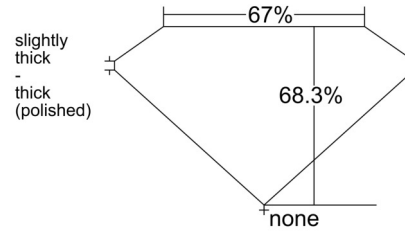

GIA NATURAL DIAMOND GRADING REPORT

February 17, 2026  
 GIA Report Number ..... 6541645825  
 Shape and Cutting Style ..... Square Emerald Cut  
 Measurements ..... 6.35 x 6.09 x 4.16 mm

GRADING RESULTS

Carat Weight ..... 1.50 carat  
 Color Grade ..... H  
 Clarity Grade ..... VS1

ADDITIONAL GRADING INFORMATION

Polish ..... Excellent  
 Symmetry ..... Very Good  
 Fluorescence ..... Faint  
 Inscription(s): GIA 6541645825  
**Comments:** Additional pinpoints are not shown.

PROPORTIONS

Profile not to actual proportions

CLARITY CHARACTERISTICS

KEY TO SYMBOLS\*

- Crystal
- Pinpoint

\* Red symbols denote internal characteristics (inclusions). Green or black symbols denote external characteristics (blemishes). Diagram is an approximate representation of the diamond, and symbols shown indicate type, position, and approximate size of clarity characteristics. All clarity characteristics may not be shown. Details of finish are not shown.