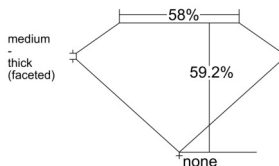

GIA®

FACSIMILE

GIA REPORT 6541642719

Verify this report at GIA.edu

GIA NATURAL DIAMOND DOSSIER®

February 13, 2026

GIA Report Number 6541642719

Shape and Cutting Style ..... Heart Brilliant

Measurements ..... 5.38 x 6.31 x 3.74 mm

GRADING RESULTS

Carat Weight ..... 0.73 carat

Color Grade ..... H

Clarity Grade VS1

ADDITIONAL GRADING INFORMATION

Polish ..... Excellent

Symmetry ..... Very Good

Fluorescence ..... None

Clarity Characteristics ..... Indented Natural, Cloud

Inscription(s): GIA 6541642719

PROPORTIONS

Profile not to actual proportions

GRADING SCALES

GIA COLOR SCALE		GIA CLARITY SCALE			
COLORLESS	D	VERY VERY SLIGHTLY INCLUDED	FLAWLESS		
	E		INTERNALLY FLAWLESS		
	F	VERY SLIGHTLY INCLUDED	VVS₁		
	G		VVS₂		
	H		VS₁		
	NEAR COLORLESS	I	SLIGHTLY INCLUDED	VS₂	
		J		SI₁	
		FAINT	K	INCLUDED	SI₂
			L		I₁
			M		I₂
VERT LIGHT	N	LIGHT	I₃		
	O				
	P				
	Q				
	R