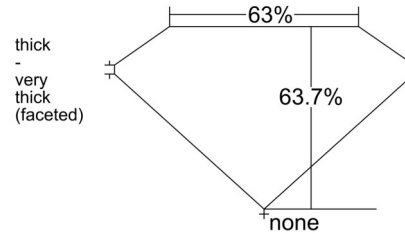

PROPORTIONS

Profile not to actual proportions