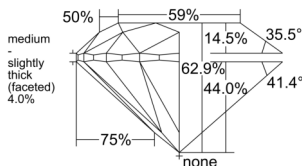

GIA®

FACSIMILE

GIA REPORT 6541634744

Verify this report at GIA.edu

GIA NATURAL DIAMOND DOSSIER®

February 16, 2026
GIA Report Number 6541634744
Shape and Cutting Style ..... Round Brilliant
Measurements ..... 4.66 - 4.69 x 2.94 mm

GRADING RESULTS

Carat Weight ..... 0.40 carat
Color Grade ..... M
Clarity Grade VS1
Cut Grade ..... Very Good

ADDITIONAL GRADING INFORMATION

Polish ..... Very Good
Symmetry ..... Excellent
Fluorescence ..... Faint
Clarity Characteristics ..... Feather, Pinpoint
Inscription(s): GIA 6541634744

PROPORTIONS

Profile to actual proportions