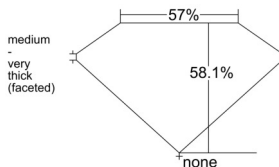

GIA®

FACSIMILE

GIA REPORT 6541631738

Verify this report at GIA.edu

GIA NATURAL DIAMOND DOSSIER®

February 12, 2026
GIA Report Number 6541631738
Shape and Cutting Style ..... Heart Brilliant
Measurements ..... 5.67 x 6.47 x 3.76 mm

GRADING RESULTS

Carat Weight ..... 0.81 carat
Color Grade ..... H
Clarity Grade VS2

ADDITIONAL GRADING INFORMATION

Polish ..... Excellent
Symmetry ..... Excellent
Fluorescence ..... None
Clarity Characteristics ..... Cloud, Crystal
Inscription(s): GIA 6541631738

PROPORTIONS

Profile not to actual proportions

GRADING SCALES

GIA COLOR SCALE		GIA CLARITY SCALE			
COLORLESS	D	VERY VERY SLIGHTLY INCLUDED	FLAWLESS		
	E		INTERNALLY FLAWLESS		
	F		VS₁		
	NEAR COLORLESS	G	VERY SLIGHTLY INCLUDED	VS₂	
		H		VS₁	
		FANT	I	SLIGHTLY INCLUDED	VS₂
			J		SI₁
	K		SI₂		
	LIGHT		L	INCLUDED	I₁
		M	I₂		
N		I₃			
O					
P					
Q					
R					
S					
T					
U					
V					
W					
X					
Y					
Z