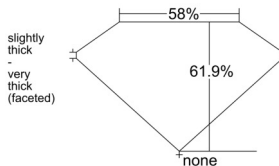

GIA®

FACSIMILE

GIA REPORT 6541622465

Verify this report at GIA.edu

GIA NATURAL DIAMOND DOSSIER®

February 11, 2026
GIA Report Number 6541622465
Shape and Cutting Style ..... Heart Brilliant
Measurements ..... 4.88 x 5.79 x 3.58 mm

GRADING RESULTS

Carat Weight ..... 0.58 carat
Color Grade ..... D
Clarity Grade VS1

ADDITIONAL GRADING INFORMATION

Polish ..... Very Good
Symmetry ..... Very Good
Fluorescence ..... Faint
Clarity Characteristics ..... Crystal
Inscription(s): GIA 6541622465

PROPORTIONS

Profile not to actual proportions

GRADING SCALES

GIA COLOR SCALE		GIA CLARITY SCALE			
COLORLESS	D	VERY VERY SLIGHTLY INCLUDED	FLAWLESS		
	E		INTERNALLY FLAWLESS		
	F	VERY SLIGHTLY INCLUDED	VVS₁		
	G		VVS₂		
	H		VS₁		
	NEAR COLORLESS	I	SLIGHTLY INCLUDED	VS₂	
		J		SI₁	
		FAINT	K	INCLUDED	SI₂
			L		I₁
			M		I₂
VERT LIGHT	N	INCLUDED	I₃		
	O				
	P				
	Q				
	R				
LIGHT	S				
	T				
	U				
	V				
	W				
	X				
Y					
Z