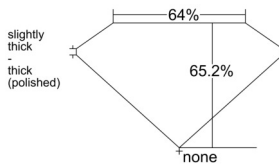

GIA®

FACSIMILE

GIA REPORT 6541622399

Verify this report at GIA.edu

GIA NATURAL DIAMOND DOSSIER®

February 12, 2026

GIA Report Number 6541622399

Shape and Cutting Style ..... **Cut-Cornered Rectangular Modified Brilliant**

Measurements ..... 5.84 x 4.32 x 2.81 mm

GRADING RESULTS

Carat Weight ..... 0.64 carat

Color Grade ..... E

Clarity Grade VS1

ADDITIONAL GRADING INFORMATION

Polish ..... Excellent

Symmetry ..... Excellent

Fluorescence ..... Faint

Clarity Characteristics ..... Crystal, Needle, Pinpoint

Inscription(s): GIA 6541622399

PROPORTIONS

Profile not to actual proportions

GRADING SCALES

GIA COLOR SCALE		GIA CLARITY SCALE	
COLORLESS	D	VERY VERY SLIGHTLY INCLUDED	FLAWLESS
	E		INTERNALLY FLAWLESS
	F		VVS₁
	G		VVS₂
	H		VS₁
NEAR COLORLESS	I	VERY SLIGHTLY INCLUDED	VS₂
	J		SI₁
	K		SI₂
	L		I₁
	M		I₂
FAINT	N	SLIGHTLY INCLUDED	I₃
	O		
	P		
	Q		
	R		
VERT LIGHT	S	INCLUDED	
	T		
	U		
	V		
	W		
LIGHT	X		
	Y		
	Z