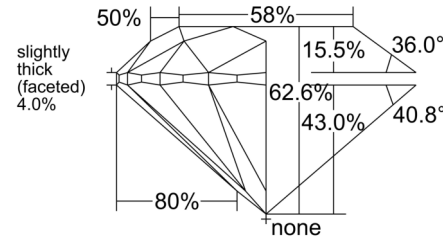

GIA NATURAL DIAMOND GRADING REPORT

February 12, 2026

GIA Report Number 6541621986

Shape and Cutting Style Round Brilliant

Measurements 8.20 - 8.23 x 5.14 mm

GRADING RESULTS

Carat Weight 2.17 carat

Color Grade H

Clarity Grade SI1

Cut Grade Excellent

ADDITIONAL GRADING INFORMATION

Polish Excellent

Symmetry Excellent

Fluorescence None

Inscription(s): GIA 6541621986

Comments: Additional clouds are not shown. Pinpoints are not shown.

PROPORTIONS

Profile to actual proportions

CLARITY CHARACTERISTICS

KEY TO SYMBOLS*

-  Cloud
-  Needle

* Red symbols denote internal characteristics (inclusions). Green or black symbols denote external characteristics (blemishes). Diagram is an approximate representation of the diamond, and symbols shown indicate type, position, and approximate size of clarity characteristics. All clarity characteristics may not be shown. Details of finish are not shown.