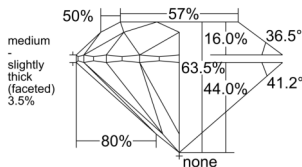

GIA®

FACSIMILE

GIA REPORT 6541619241

Verify this report at GIA.edu

GIA NATURAL DIAMOND DOSSIER®

February 16, 2026
GIA Report Number 6541619241
Shape and Cutting Style ..... Round Brilliant
Measurements ..... 6.08 - 6.13 x 3.88 mm

GRADING RESULTS

Carat Weight ..... 0.90 carat
Color Grade ..... H
Clarity Grade VS2
Cut Grade ..... Excellent

ADDITIONAL GRADING INFORMATION

Polish ..... Excellent
Symmetry ..... Excellent
Fluorescence ..... None
Clarity Characteristics ..... Crystal, Cavity
Inscription(s): GIA 6541619241

PROPORTIONS

GRADING SCALES

GIA COLOR SCALE	GIA CLARITY SCALE	GIA CUT SCALE	
D	FLAWLESS	EXCELLENT	
E	INTERNALLY FLAWLESS		
F		VVS₁	VERY GOOD
G	VVS₂		
H	VS₁	GOOD	
I	VS₂		
J	SI₁	FAIR	
K	SI₂		
L	I₁	POOR	
M			
N			
O	I₂		
P			
Q			
R	I₃		
S			
T			
U			
V			
W			
X			
Y			
Z