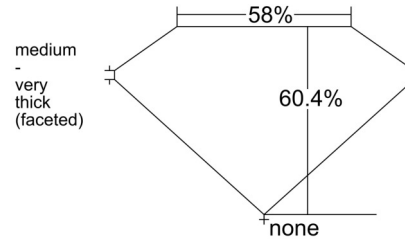

GIA NATURAL DIAMOND GRADING REPORT

February 24, 2026
 GIA Report Number 6541607539
 Shape and Cutting Style Marquise Brilliant
 Measurements 11.61 x 5.74 x 3.47 mm

GRADING RESULTS

Carat Weight 1.32 carat
 Color Grade J
 Clarity Grade S11

PROPORTIONS

Profile not to actual proportions

CLARITY CHARACTERISTICS

KEY TO SYMBOLS*

Twinning Wisp

* Red symbols denote internal characteristics (inclusions). Green or black symbols denote external characteristics (blemishes). Diagram is an approximate representation of the diamond, and symbols shown indicate type, position, and approximate size of clarity characteristics. All clarity characteristics may not be shown. Details of finish are not shown.