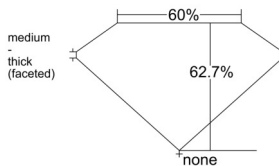

GIA®

FACSIMILE

GIA REPORT 6541607179

Verify this report at GIA.edu

GIA NATURAL DIAMOND DOSSIER®

February 10, 2026
GIA Report Number 6541607179
Shape and Cutting Style ..... Pear Brilliant
Measurements ..... 6.13 x 3.88 x 2.43 mm

GRADING RESULTS

Carat Weight ..... 0.34 carat
Color Grade ..... E
Clarity Grade VVS2

ADDITIONAL GRADING INFORMATION

Polish ..... Excellent
Symmetry ..... Very Good
Fluorescence ..... None
Clarity Characteristics ..... Pinpoint, Cloud
Inscription(s): GIA 6541607179

PROPORTIONS

Profile not to actual proportions

GRADING SCALES

GIA COLOR SCALE		GIA CLARITY SCALE			
COLORLESS	D	VERY VERY SLIGHTLY INCLUDED	FLAWLESS		
	E		INTERNALLY FLAWLESS		
	F		VVS₁		
	G		VVS₂		
	NEAR COLORLESS	H	VERY SLIGHTLY INCLUDED	VS₁	
		I		VS₂	
		FAINT	J	SLIGHTLY INCLUDED	S₁
			K		S₂
	L		I₁		
	M		I₂		
VERTICALLY LIGHT	N	INCLUDED	I₃		
	O				
	P				
	Q				
	R				
	S				
LIGHT	T				
	U				
	V				
	W				
	X				
	Y				
	Z