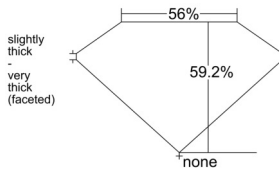

GIA®

FACSIMILE

GIA REPORT 6541606373

Verify this report at GIA.edu

GIA NATURAL DIAMOND DOSSIER®

February 10, 2026
GIA Report Number **6541606373**
Shape and Cutting Style ..... **Heart Brilliant**
Measurements ..... **5.71 x 6.56 x 3.88 mm**

GRADING RESULTS

Carat Weight ..... **0.90 carat**
Color Grade ..... **H**
Clarity Grade **VVS1**

ADDITIONAL GRADING INFORMATION

Polish ..... **Excellent**
Symmetry ..... **Excellent**
Fluorescence ..... **Faint**
Clarity Characteristics ..... **Feather**
Inscription(s): GIA 6541606373

PROPORTIONS

Profile not to actual proportions

GRADING SCALES

GIA COLOR SCALE		GIA CLARITY SCALE			
COLORLESS	D	VERY VERY SLIGHTLY INCLUDED	FLAWLESS		
	E		INTERNALLY FLAWLESS		
	F	VERY SLIGHTLY INCLUDED	VVS₁		
	G		VVS₂		
	H		VS₁		
	NEAR COLORLESS	I	SLIGHTLY INCLUDED	VS₂	
		J		SI₁	
		FAINT	K	INCLUDED	SI₂
			L		I₁
			M		I₂
VERT LIGHT			N	INCLUDED	I₃
			O		
			P		
	Q				
LIGHT	R				
	S				
	T				
	U				
	V				
	W				
	X				
	Y				
	Z