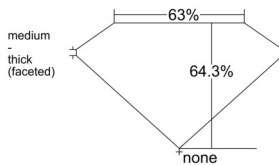

GIA®

FACSIMILE

GIA REPORT 6541606178

Verify this report at GIA.edu

GIA NATURAL DIAMOND DOSSIER®

February 09, 2026
GIA Report Number 6541606178
Shape and Cutting Style ..... Pear Brilliant
Measurements ..... 6.09 x 3.85 x 2.48 mm

GRADING RESULTS

Carat Weight ..... 0.35 carat
Color Grade ..... F
Clarity Grade ..... Internally Flawless

ADDITIONAL GRADING INFORMATION

Polish ..... Excellent
Symmetry ..... Excellent
Fluorescence ..... Faint
Clarity Characteristics ..... Minor Details of Polish
Inscription(s): GIA 6541606178

PROPORTIONS

Profile not to actual proportions

GRADING SCALES

GIA COLOR SCALE		GIA CLARITY SCALE			
COLORLESS	D	VERY VERY SLIGHTLY INCLUDED	FLAWLESS		
	E		INTERNALLY FLAWLESS		
	F		VVS₁		
	NEAR COLORLESS	G	VERY SLIGHTLY INCLUDED	VVS₂	
		H		VS₁	
		FAINT	I	SLIGHTLY INCLUDED	VS₂
			J		SI₁
	K		SI₂		
	LIGHT		L	INCLUDED	I₁
		M	I₂		
N		I₃			
O					
P					
Q					
R					
S					
T					
U					
V					
W					
X					
Y					
Z