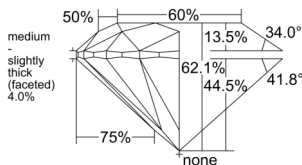

GIA®

FACSIMILE

GIA REPORT 6541604231

Verify this report at GIA.edu

GIA NATURAL DIAMOND DOSSIER®

February 11, 2026
GIA Report Number 6541604231
Shape and Cutting Style ..... Round Brilliant
Measurements ..... 5.20 - 5.23 x 3.24 mm

GRADING RESULTS

Carat Weight ..... 0.54 carat
Color Grade ..... F
Clarity Grade VS2
Cut Grade ..... Excellent

ADDITIONAL GRADING INFORMATION

Polish ..... Excellent
Symmetry ..... Excellent
Fluorescence ..... None
Clarity Characteristics ..... Cloud
Inscription(s): GIA 6541604231

PROPORTIONS

Profile to actual proportions