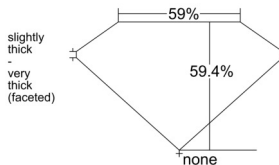

GIA®

FACSIMILE

GIA REPORT 6541602543

Verify this report at GIA.edu

GIA NATURAL DIAMOND DOSSIER®

February 06, 2026
GIA Report Number 6541602543
Shape and Cutting Style ..... Heart Brilliant
Measurements ..... 5.57 x 6.16 x 3.66 mm

GRADING RESULTS

Carat Weight ..... 0.74 carat
Color Grade I
Clarity Grade SI1

ADDITIONAL GRADING INFORMATION

Polish ..... Excellent
Symmetry ..... Excellent
Fluorescence ..... Medium Blue
Clarity Characteristics ..... Crystal, Twinning Wisp
Inscription(s): GIA 6541602543

PROPORTIONS

Profile not to actual proportions

GRADING SCALES

GIA COLOR SCALE		GIA CLARITY SCALE	
NEAR COLORLESS	D	VERY VERY SLIGHTLY INCLUDED	FLAWLESS
	E		INTERNALLY FLAWLESS
	F		VVS₁
	G		VVS₂
	H		VS₁
	I		VS₂
	J		SI₁
	K		SI₂
	L		I₁
	M		I₂
FAINT	N	SLIGHTLY INCLUDED	I₃
	O		
	P		
	Q		
	R		
VERY LIGHT	S	INCLUDED	
	T		
	U		
	V		
	W		
LIGHT	X		
	Y		
	Z