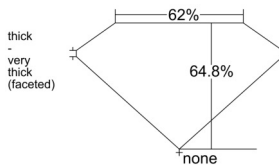

GIA®

FACSIMILE

GIA REPORT 6541599441

Verify this report at GIA.edu

GIA NATURAL DIAMOND DOSSIER®

February 09, 2026
GIA Report Number 6541599441
Shape and Cutting Style ..... Pear Brilliant
Measurements ..... 7.15 x 4.90 x 3.17 mm

GRADING RESULTS

Carat Weight ..... 0.71 carat
Color Grade I
Clarity Grade SI1

ADDITIONAL GRADING INFORMATION

Polish ..... Excellent
Symmetry ..... Very Good
Fluorescence ..... None
Clarity Characteristics ..... Crystal
Inscription(s): GIA 6541599441

PROPORTIONS

Profile not to actual proportions

GRADING SCALES

GIA COLOR SCALE		GIA CLARITY SCALE			
COLORLESS	D	VERY VERY SLIGHTLY INCLUDED	FLAWLESS		
	E		INTERNALLY FLAWLESS		
	F	VERY SLIGHTLY INCLUDED	VVS₁		
	G		VVS₂		
	H		VS₁		
	NEAR COLORLESS	I	SLIGHTLY INCLUDED	VS₂	
		J		SI₁	
		FAINT	K	INCLUDED	SI₂
			L		I₁
			M		I₂
VERT LIGHT	N	NOT GRADED	I₃		
	O				
	P				
	Q				
	R				
	S				
	T				
LIGHT	U				
	V				
	W				
	X				
Y					
Z