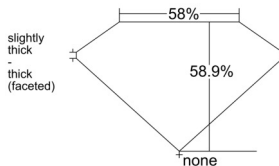

GIA®

FACSIMILE

GIA REPORT 6541599333

Verify this report at GIA.edu

GIA NATURAL DIAMOND DOSSIER®

February 06, 2026
GIA Report Number 6541599333
Shape and Cutting Style ..... Heart Brilliant
Measurements ..... 4.32 x 5.08 x 2.99 mm

GRADING RESULTS

Carat Weight ..... 0.38 carat
Color Grade ..... G
Clarity Grade VVS2

ADDITIONAL GRADING INFORMATION

Polish ..... Excellent
Symmetry ..... Excellent
Fluorescence ..... None
Clarity Characteristics..... Cloud, Feather, Pinpoint, Needle
Inscription(s): GIA 6541599333

PROPORTIONS

Profile not to actual proportions

GRADING SCALES

GIA COLOR SCALE		GIA CLARITY SCALE			
COLORLESS	D	VERY VERY SLIGHTLY INCLUDED	FLAWLESS		
	E		INTERNALLY FLAWLESS		
	F		VVS₁		
	NEAR COLORLESS	G	VVS₂		
		H	VERY SLIGHTLY INCLUDED	VS₁	
		I		VS₂	
		FAINT	J	SLIGHTLY INCLUDED	SI₁
			K		SI₂
	L		INCLUDED		I₁
	M			I₂	
VERT LIGHT	N		INCLUDED	I₃	
	O				
	P				
	Q				
	R				
LIGHT	S				
	T				
	U				
	V				
	Z