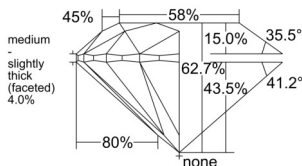

GIA®

FACSIMILE

GIA NATURAL DIAMOND DOSSIER®

February 09, 2026

GIA Report Number 6541599156

Shape and Cutting Style ..... Round Brilliant

Measurements ..... 4.47 - 4.50 x 2.81 mm

GRADING RESULTS

Carat Weight ..... 0.35 carat

Color Grade ..... D

Clarity Grade VVS1

Cut Grade ..... Excellent

ADDITIONAL GRADING INFORMATION

Polish ..... Excellent

Symmetry ..... Excellent

Fluorescence ..... Strong Blue

Clarity Characteristics ..... Pinpoint

Inscription(s): GIA 6541599156

GIA REPORT 6541599156

Verify this report at GIA.edu

PROPORTIONS

Profile to actual proportions