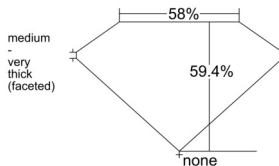

GIA®

FACSIMILE

GIA REPORT 6541592230

Verify this report at GIA.edu

GIA NATURAL DIAMOND DOSSIER®

February 05, 2026
GIA Report Number 6541592230
Shape and Cutting Style ..... Heart Brilliant
Measurements ..... 5.47 x 6.40 x 3.80 mm

GRADING RESULTS

Carat Weight ..... 0.80 carat
Color Grade ..... J
Clarity Grade VS2

ADDITIONAL GRADING INFORMATION

Polish ..... Excellent
Symmetry ..... Excellent
Fluorescence ..... None
Clarity Characteristics ..... Cloud
Inscription(s): GIA 6541592230

PROPORTIONS

Profile not to actual proportions

GRADING SCALES

GIA COLOR SCALE		GIA CLARITY SCALE			
COLORLESS	D	VERY VERY SLIGHTLY INCLUDED	FLAWLESS		
	E		INTERNALLY FLAWLESS		
	F	VERY SLIGHTLY INCLUDED	VVS₁		
	G		VVS₂		
	H		VS₁		
	NEAR COLORLESS	I	SLIGHTLY INCLUDED	VS₂	
		J		SI₁	
		FAINT	K	INCLUDED	SI₂
			L		I₁
			M		I₂
VERT LIGHT	N	LIGHT	I₃		
	O				
	P				
	Q				
	R