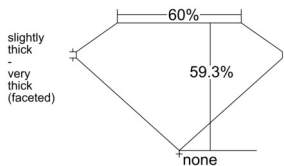

GIA®

FACSIMILE

GIA REPORT 6541580026

Verify this report at GIA.edu

GIA NATURAL DIAMOND DOSSIER®

February 05, 2026
GIA Report Number 6541580026
Shape and Cutting Style ..... Heart Brilliant
Measurements ..... 5.77 x 6.80 x 4.03 mm

GRADING RESULTS

Carat Weight ..... 0.95 carat
Color Grade ..... G
Clarity Grade VVS2

ADDITIONAL GRADING INFORMATION

Polish ..... Excellent
Symmetry ..... Excellent
Fluorescence ..... Faint
Clarity Characteristics ..... Pinpoint, Needle
Inscription(s): GIA 6541580026

PROPORTIONS

Profile not to actual proportions

GRADING SCALES

GIA COLOR SCALE		GIA CLARITY SCALE		
COLORLESS	D	VERY VERY SLIGHTLY INCLUDED	FLAWLESS	
	E		INTERNALLY FLAWLESS	
	F		VVS₁	
	G		VVS₂	
	NEAR COLORLESS	H	VERY SLIGHTLY INCLUDED	VS₁
		I		VS₂
		J	SLIGHTLY INCLUDED	S₁
		K		S₂
	L	I₁		
	FAINT	M	INCLUDED	I₂
N		I₃		
O		LIGHT		
P				
Q				
R				
S				
T				
COLORLESS	U			
	V			
	W			
	X			
	Y			
	Z