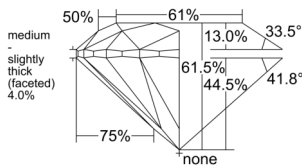

GIA®

FACSIMILE

GIA REPORT 6541567415

Verify this report at GIA.edu

GIA NATURAL DIAMOND DOSSIER®

February 03, 2026
GIA Report Number 6541567415
Shape and Cutting Style ..... Round Brilliant
Measurements ..... 5.94 - 5.97 x 3.66 mm

GRADING RESULTS

Carat Weight ..... 0.80 carat
Color Grade ..... K
Clarity Grade VVS1
Cut Grade ..... Excellent

ADDITIONAL GRADING INFORMATION

Polish ..... Excellent
Symmetry ..... Excellent
Fluorescence ..... Medium Blue
Clarity Characteristics ..... Pinpoint
Inscription(s): GIA 6541567415

PROPORTIONS

Profile to actual proportions