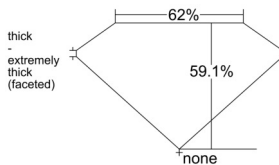

GIA®

FACSIMILE

GIA REPORT 6541566058

Verify this report at GIA.edu

GIA NATURAL DIAMOND DOSSIER®

February 03, 2026
GIA Report Number 6541566058
Shape and Cutting Style ..... Heart Brilliant
Measurements ..... 5.64 x 6.63 x 3.92 mm

GRADING RESULTS

Carat Weight ..... 0.92 carat
Color Grade ..... E
Clarity Grade VS1

ADDITIONAL GRADING INFORMATION

Polish ..... Excellent
Symmetry ..... Excellent
Fluorescence ..... None
Clarity Characteristics ..... Crystal, Needle, Pinpoint
Inscription(s): GIA 6541566058

PROPORTIONS

Profile not to actual proportions

GRADING SCALES

GIA COLOR SCALE		GIA CLARITY SCALE			
COLORLESS	D	VERY VERY SLIGHTLY INCLUDED	FLAWLESS		
	E		INTERNALLY FLAWLESS		
	F		VVS₁		
	G		VVS₂		
	NEAR COLORLESS		H	VERY SLIGHTLY INCLUDED	VS₁
			I		VS₂
	FAINT		J	SLIGHTLY INCLUDED	SI₁
			K		SI₂
			L		I₁
			M		I₂
N		I₃			
VERT LIGHT		O	INCLUDED		
		P			
		Q			
	R				
	S				
	T				
LIGHT	U				
	V				
	W				
	X				
Y					
Z