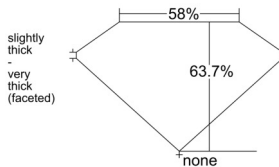

GIA®

FACSIMILE

GIA REPORT 6541561494

Verify this report at GIA.edu

GIA NATURAL DIAMOND DOSSIER®

February 03, 2026
GIA Report Number 6541561494
Shape and Cutting Style ..... Heart Brilliant
Measurements ..... 5.28 x 6.03 x 3.84 mm

GRADING RESULTS

Carat Weight ..... 0.71 carat
Color Grade I
Clarity Grade VS1

ADDITIONAL GRADING INFORMATION

Polish ..... Excellent
Symmetry ..... Excellent
Fluorescence ..... None
Clarity Characteristics ..... Crystal, Cloud
Inscription(s): GIA 6541561494

PROPORTIONS

Profile not to actual proportions

GRADING SCALES

GIA COLOR SCALE		GIA CLARITY SCALE			
COLORLESS	D	VERY VERY SLIGHTLY INCLUDED	FLAWLESS		
	E		INTERNALLY FLAWLESS		
	F	VERY SLIGHTLY INCLUDED	VS₁		
	G		VS₂		
	H		VS₁		
	NEAR COLORLESS	I	SLIGHTLY INCLUDED	VS₂	
		J		SI₁	
		FAINT	K	INCLUDED	SI₂
			L		I₁
			M		I₂
VERT LIGHT	N	INCLUDED	I₃		
	O				
	P				
	Q				
	R				
LIGHT	S				
	T				
	U				
	V				
	W				
	X				
	Y				
	Z