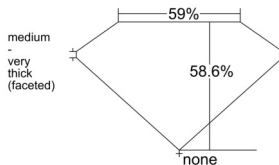

GIA®

FACSIMILE

GIA REPORT 6541545531

Verify this report at GIA.edu

GIA NATURAL DIAMOND DOSSIER®

January 30, 2026
GIA Report Number 6541545531
Shape and Cutting Style ..... Heart Brilliant
Measurements ..... 5.49 x 6.17 x 3.61 mm

GRADING RESULTS

Carat Weight ..... 0.71 carat
Color Grade ..... H
Clarity Grade VVS1

ADDITIONAL GRADING INFORMATION

Polish ..... Very Good
Symmetry ..... Very Good
Fluorescence ..... None
Clarity Characteristics..... Pinpoint, Feather, Indented Natural
Inscription(s): GIA 6541545531

PROPORTIONS

Profile not to actual proportions

GRADING SCALES

GIA COLOR SCALE		GIA CLARITY SCALE	
COLORLESS	D	VERY VERY SLIGHTLY INCLUDED	FLAWLESS
	E		INTERNALLY FLAWLESS
	F		VVS₁
	G		VVS₂
	H		VS₁
	I		VS₂
	J		SI₁
	K		SI₂
	L		I₁
	M		I₂
NEAR COLORLESS	N	SLIGHTLY INCLUDED	I₃
	O		
	P		
	Q		
FAINT	R		
	S		
	T		
	U		
VERY LIGHT	V		
	W		
	X		
	Y		
LIGHT	Z