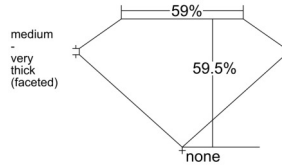

GIA®

FACSIMILE

GIA REPORT 6541538320

Verify this report at GIA.edu

GIA NATURAL DIAMOND DOSSIER®

January 29, 2026
GIA Report Number 6541538320
Shape and Cutting Style ..... Heart Brilliant
Measurements ..... 5.45 x 6.09 x 3.63 mm

GRADING RESULTS

Carat Weight ..... 0.70 carat
Color Grade ..... G
Clarity Grade VS2

ADDITIONAL GRADING INFORMATION

Polish ..... Very Good
Symmetry ..... Excellent
Fluorescence ..... None
Clarity Characteristics..... Crystal, Cloud, Feather
Inscription(s): GIA 6541538320

PROPORTIONS

Profile not to actual proportions

GRADING SCALES

GIA COLOR SCALE		GIA CLARITY SCALE	
COLORLESS	D	VERY VERY SLIGHTLY INCLUDED	FLAWLESS
	E		INTERNALLY FLAWLESS
	F		VVS₁
	G		VVS₂
	H		VS₁
	I		VS₂
	J		SI₁
	K		SI₂
	L		I₁
	M		I₂
NEAR COLORLESS	N	SLIGHTLY INCLUDED	I₃
	O		
	P		
	Q		
FAINT	R		
	S		
	T		
	U		
VERT LIGHT	V		
	W		
	X		
	Y		
LIGHT	Z