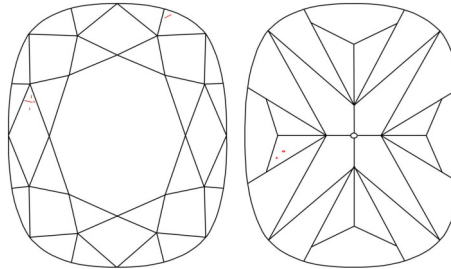

**GIA NATURAL DIAMOND GRADING REPORT**

January 30, 2026  
 GIA Report Number ..... 6541535821  
 Shape and Cutting Style ..... Cushion Modified Brilliant  
 Measurements ..... 7.11 x 6.18 x 4.32 mm

**GRADING RESULTS**

Carat Weight ..... 1.51 carat  
 Color Grade ..... I  
 Clarity Grade ..... VS1

**ADDITIONAL GRADING INFORMATION**

Polish ..... Excellent  
 Symmetry ..... Excellent  
 Fluorescence ..... None  
 Inscription(s): GIA 6541535821

**PROPORTIONS**

Profile not to actual proportions

**CLARITY CHARACTERISTICS**

**KEY TO SYMBOLS\***

-  Feather
-  Crystal
-  Needle
-  Pinpoint

\* Red symbols denote internal characteristics (inclusions). Green or black symbols denote external characteristics (blemishes). Diagram is an approximate representation of the diamond, and symbols shown indicate type, position, and approximate size of clarity characteristics. All clarity characteristics may not be shown. Details of finish are not shown.