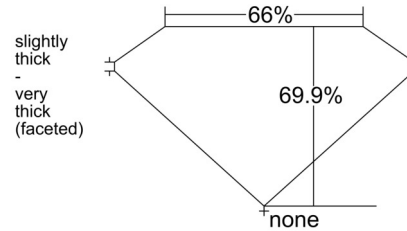

**GIA NATURAL DIAMOND GRADING REPORT**

January 30, 2026  
 GIA Report Number ..... 6541535821  
 Shape and Cutting Style ..... Cushion Modified Brilliant  
 Measurements ..... 7.11 x 6.18 x 4.32 mm

**GRADING RESULTS**

Carat Weight ..... 1.51 carat  
 Color Grade ..... I  
 Clarity Grade ..... VS1

**ADDITIONAL GRADING INFORMATION**

Polish ..... Excellent  
 Symmetry ..... Excellent  
 Fluorescence ..... None  
 Inscription(s): GIA 6541535821

**PROPORTIONS**

Profile not to actual proportions

**CLARITY CHARACTERISTICS**

**KEY TO SYMBOLS\***

-  Feather
-  Crystal
-  Needle
-  Pinpoint

\* Red symbols denote internal characteristics (inclusions). Green or black symbols denote external characteristics (blemishes). Diagram is an approximate representation of the diamond, and symbols shown indicate type, position, and approximate size of clarity characteristics. All clarity characteristics may not be shown. Details of finish are not shown.