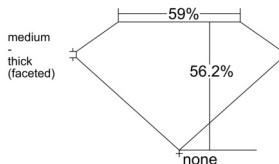

GIA®

FACSIMILE

GIA REPORT 6541530285

Verify this report at GIA.edu

GIA NATURAL DIAMOND DOSSIER®

January 29, 2026
GIA Report Number 6541530285
Shape and Cutting Style ..... Heart Brilliant
Measurements ..... 5.05 x 5.61 x 3.16 mm

GRADING RESULTS

Carat Weight ..... 0.50 carat
Color Grade ..... E
Clarity Grade VVS1

ADDITIONAL GRADING INFORMATION

Polish ..... Very Good
Symmetry ..... Excellent
Fluorescence ..... Faint
Clarity Characteristics ..... Pinpoint, Feather
Inscription(s): GIA 6541530285

PROPORTIONS

Profile not to actual proportions

GRADING SCALES

GIA COLOR SCALE		GIA CLARITY SCALE	
COLORLESS	D	VERY VERY SLIGHTLY INCLUDED	FLAWLESS
	E		INTERNALLY FLAWLESS
	F		VVS₁
	G		VVS₂
	H		VS₁
	I		VS₂
	J		SI₁
	K		SI₂
	L		I₁
	M		I₂
NEAR COLORLESS	N	SLIGHTLY INCLUDED	I₃
	O		
	P		
	Q		
FAINT	R		
	S		
	T		
	U		
VERT LIGHT	V		
	W		
	X		
	Y		
LIGHT	Z