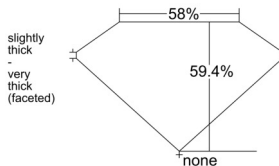

GIA®

FACSIMILE

GIA REPORT 6541528343

Verify this report at GIA.edu

GIA NATURAL DIAMOND DOSSIER®

January 28, 2026
GIA Report Number 6541528343
Shape and Cutting Style ..... Heart Brilliant
Measurements ..... 5.24 x 6.11 x 3.63 mm

GRADING RESULTS

Carat Weight ..... 0.70 carat
Color Grade ..... H
Clarity Grade VS1

ADDITIONAL GRADING INFORMATION

Polish ..... Excellent
Symmetry ..... Very Good
Fluorescence ..... None
Clarity Characteristics ..... Crystal, Cloud, Pinpoint
Inscription(s): GIA 6541528343

PROPORTIONS

Profile not to actual proportions

GRADING SCALES

GIA COLOR SCALE		GIA CLARITY SCALE			
COLORLESS	D	VERY VERY SLIGHTLY INCLUDED	FLAWLESS		
	E		INTERNALLY FLAWLESS		
	F	VERY SLIGHTLY INCLUDED	VS₁		
	G		VS₂		
	H		VS₁		
	NEAR COLORLESS	I	SLIGHTLY INCLUDED	VS₂	
		J		SI₁	
		FAINT	K	INCLUDED	SI₂
			L		I₁
			M		I₂
VERT LIGHT	N	INCLUDED	I₃		
	O				
	P				
	Q				
	R				
LIGHT	S				
	T				
	U				
	V				
	W				
	X				
	Y				
	Z