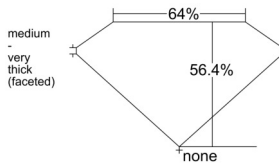

GIA®

FACSIMILE

GIA REPORT 6541484778

Verify this report at GIA.edu

GIA NATURAL DIAMOND DOSSIER®

January 21, 2026
GIA Report Number **6541484778**
Shape and Cutting Style ..... **Marquise Brilliant**
Measurements ..... **6.83 x 3.61 x 2.03 mm**

GRADING RESULTS

Carat Weight ..... **0.30 carat**
Color Grade ..... **I**
Clarity Grade **VS1**

ADDITIONAL GRADING INFORMATION

Polish ..... **Excellent**
Symmetry ..... **Very Good**
Fluorescence ..... **Faint**
Clarity Characteristics ..... **Feather, Cloud, Pinpoint**
Inscription(s): **GIA 6541484778**

PROPORTIONS

Profile not to actual proportions

GRADING SCALES

GIA COLOR SCALE		GIA CLARITY SCALE			
COLORLESS	D	VERY VERY SLIGHTLY INCLUDED	FLAWLESS		
	E		INTERNALLY FLAWLESS		
	F	VERY SLIGHTLY INCLUDED	VVS₁		
	G		VVS₂		
	H		VS₁		
	NEAR COLORLESS	I	SLIGHTLY INCLUDED	VS₂	
		J		SI₁	
		FAINT	K	INCLUDED	SI₂
			L		I₁
			M		I₂
VERT LIGHT	N	INCLUDED	I₃		
	O				
	P				
	Q				
	R				
LIGHT	S				
	T				
	U				
	V				
	W				
X					
Y					
Z