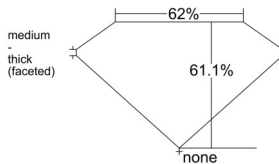

GIA®

FACSIMILE

GIA REPORT 6541480385

Verify this report at GIA.edu

GIA NATURAL DIAMOND DOSSIER®

January 21, 2026
GIA Report Number 6541480385
Shape and Cutting Style ..... Marquise Brilliant
Measurements ..... 7.11 x 3.68 x 2.25 mm

GRADING RESULTS

Carat Weight ..... 0.34 carat
Color Grade ..... D
Clarity Grade VS1

ADDITIONAL GRADING INFORMATION

Polish ..... Excellent
Symmetry ..... Very Good
Fluorescence ..... Medium Blue
Clarity Characteristics ..... Crystal, Needle
Inscription(s): GIA 6541480385

PROPORTIONS

Profile not to actual proportions

GRADING SCALES

GIA COLOR SCALE		GIA CLARITY SCALE			
COLORLESS	D	VERY VERY SLIGHTLY INCLUDED	FLAWLESS		
	E		INTERNALLY FLAWLESS		
	F		VVS₁		
	NEAR COLORLESS	G	VVS₂		
		H	VERY SLIGHTLY INCLUDED	VS₁	
		I		VS₂	
		FAINT	J	SLIGHTLY INCLUDED	SI₁
			K		SI₂
	L		INCLUDED		I₁
	M			I₂	
VERT LIGHT	N		LIGHT	I₃	
	O				
	P				
	Q				
	R				
LIGHT	S				
	T				
	U				
	V				
	W				
	X				
	Y				
	Z