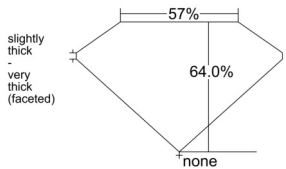

GIA®

FACSIMILE

GIA REPORT 6541477493

Verify this report at GIA.edu

GIA NATURAL DIAMOND DOSSIER®

January 21, 2026
GIA Report Number 6541477493
Shape and Cutting Style ..... Heart Brilliant
Measurements ..... 5.66 x 6.59 x 4.22 mm

GRADING RESULTS

Carat Weight ..... 0.90 carat
Color Grade ..... G
Clarity Grade VVS1

ADDITIONAL GRADING INFORMATION

Polish ..... Excellent
Symmetry ..... Excellent
Fluorescence ..... Faint
Clarity Characteristics ..... Pinpoint, Feather
Inscription(s): GIA 6541477493

PROPORTIONS

Profile not to actual proportions

GRADING SCALES

GIA COLOR SCALE		GIA CLARITY SCALE		
COLORLESS	D	VERY VERY SLIGHTLY INCLUDED	FLAWLESS	
	E		INTERNALLY FLAWLESS	
	F		VVS₁	
	G		VVS₂	
	NEAR COLORLESS	H	VERY SLIGHTLY INCLUDED	VS₁
		I		VS₂
		J	SLIGHTLY INCLUDED	S₁
		K		S₂
	FAINT	L	INCLUDED	I₁
		M		I₂
N		I₃		
O				
LIGHT		P		
		Q		
		R		
		S