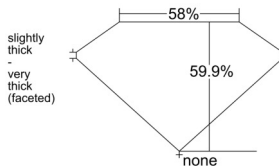

GIA®

FACSIMILE

GIA REPORT 6541475152

Verify this report at GIA.edu

GIA NATURAL DIAMOND DOSSIER®

January 20, 2026
GIA Report Number 6541475152
Shape and Cutting Style ..... Heart Brilliant
Measurements ..... 5.99 x 6.61 x 3.96 mm

GRADING RESULTS

Carat Weight ..... 0.94 carat
Color Grade ..... K
Clarity Grade VS1

ADDITIONAL GRADING INFORMATION

Polish ..... Excellent
Symmetry ..... Very Good
Fluorescence ..... None
Clarity Characteristics..... Crystal, Feather, Cavity, Pinpoint
Inscription(s): GIA 6541475152

PROPORTIONS

Profile not to actual proportions

GRADING SCALES

GIA COLOR SCALE		GIA CLARITY SCALE		
NEAR COLORLESS	D	VERY VERY SLIGHTLY INCLUDED	FLAWLESS	
	E		INTERNALLY FLAWLESS	
	F	VERY SLIGHTLY INCLUDED	VS₁	
	G		VS₂	
	H		VS₁	
	FAINT	I	SLIGHTLY INCLUDED	SI₁
		J		SI₂
		K	INCLUDED	I₁
		L		I₂
		M		I₃
VERT LIGHT	N			
	O			
	P			
	Q			
	R			
	S			
	T			
LIGHT	U			
	V			
	W			
	X			
Y				
Z