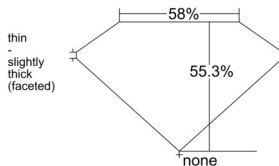

GIA®

FACSIMILE

GIA REPORT 6541447069

Verify this report at GIA.edu

GIA NATURAL DIAMOND DOSSIER®

January 16, 2026
GIA Report Number 6541447069
Shape and Cutting Style ..... Heart Brilliant
Measurements ..... 5.72 x 6.24 x 3.45 mm

GRADING RESULTS

Carat Weight ..... 0.71 carat
Color Grade I
Clarity Grade SI1

ADDITIONAL GRADING INFORMATION

Polish ..... Excellent
Symmetry ..... Excellent
Fluorescence ..... Faint
Clarity Characteristics ..... Twinning Wisp
Inscription(s): GIA 6541447069

PROPORTIONS

Profile not to actual proportions

GRADING SCALES

GIA COLOR SCALE		GIA CLARITY SCALE	
COLORLESS	D	VERY VERY SLIGHTLY INCLUDED	FLAWLESS
	E		INTERNALLY FLAWLESS
	F		VVS₁
	G		VVS₂
	H		VS₁
	I		VS₂
	J		SI₁
	K		SI₂
	L		I₁
	M		I₂
NEAR COLORLESS	N	SLIGHTLY INCLUDED	I₃
	O		
	P		
	Q		
FAINT	R		
	S		
	T		
	U		
VERY LIGHT	V		
	W		
	X		
	Y		
LIGHT	Z