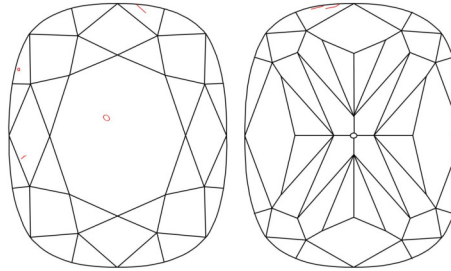

GIA NATURAL DIAMOND GRADING REPORT

February 09, 2026

GIA Report Number 6541434051

Shape and Cutting Style Cushion Modified Brilliant

Measurements 11.47 x 8.74 x 5.66 mm

GRADING RESULTS

Carat Weight 5.01 carat

PROPORTIONS

Profile not to actual proportions

CLARITY CHARACTERISTICS

KEY TO SYMBOLS*

- Crystal
- ~ Feather

* Red symbols denote internal characteristics (inclusions). Green or black symbols denote external characteristics (blemishes). Diagram is an approximate representation of the diamond, and symbols shown indicate type, position, and approximate size of clarity characteristics. All clarity characteristics may not be shown. Details of finish are not shown.