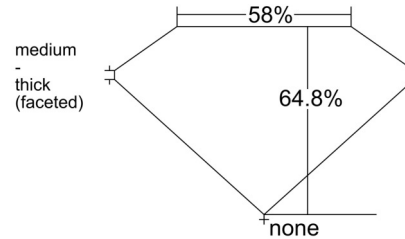

GIA NATURAL DIAMOND GRADING REPORT

February 09, 2026

GIA Report Number 6541434051

Shape and Cutting Style Cushion Modified Brilliant

Measurements 11.47 x 8.74 x 5.66 mm

GRADING RESULTS

Carat Weight 5.01 carat

Color Grade H

Clarity Grade SI1

ADDITIONAL GRADING INFORMATION

Polish Excellent

Symmetry Very Good

Fluorescence Medium Blue

Inscription(s): GIA 6541434051

Comments: Internal graining is not shown.

PROPORTIONS

Profile not to actual proportions

CLARITY CHARACTERISTICS

KEY TO SYMBOLS*

- Crystal
- ~ Feather

* Red symbols denote internal characteristics (inclusions). Green or black symbols denote external characteristics (blemishes). Diagram is an approximate representation of the diamond, and symbols shown indicate type, position, and approximate size of clarity characteristics. All clarity characteristics may not be shown. Details of finish are not shown.