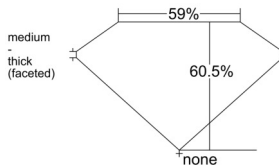

GIA®

FACSIMILE

GIA REPORT 6541429344

Verify this report at GIA.edu

GIA NATURAL DIAMOND DOSSIER®

January 13, 2026
GIA Report Number 6541429344
Shape and Cutting Style ..... Heart Brilliant
Measurements ..... 5.53 x 6.48 x 3.92 mm

GRADING RESULTS

Carat Weight ..... 0.80 carat
Color Grade ..... H
Clarity Grade VS1

ADDITIONAL GRADING INFORMATION

Polish ..... Excellent
Symmetry ..... Excellent
Fluorescence ..... None
Clarity Characteristics ..... Crystal, Feather, Pinpoint
Inscription(s): GIA 6541429344

PROPORTIONS

Profile not to actual proportions

GRADING SCALES

GIA COLOR SCALE		GIA CLARITY SCALE			
COLORLESS	D	VERY VERY SLIGHTLY INCLUDED	FLAWLESS		
	E		INTERNALLY FLAWLESS		
	F	VERY SLIGHTLY INCLUDED	VVS₁		
	G		VVS₂		
	H		VS₁		
	NEAR COLORLESS	I	SLIGHTLY INCLUDED	VS₂	
		J		SI₁	
		FAINT	K	INCLUDED	SI₂
			L		I₁
			M		I₂
VERTICALLY LIGHT	N	INCLUDED	I₃		
	O				
	P				
	Q				
	R				
LIGHT	S				
	T				
	U				
	V				
	W				
X					
Y					
Z