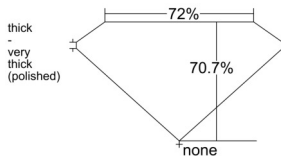

GIA®

FACSIMILE

GIA REPORT 6541409156

Verify this report at GIA.edu

GIA NATURAL DIAMOND DOSSIER®

January 09, 2026
GIA Report Number 6541409156
Shape and Cutting Style ..... Square Modified Brilliant
Measurements ..... 4.83 x 4.79 x 3.39 mm

GRADING RESULTS

Carat Weight ..... 0.70 carat
Color Grade ..... E
Clarity Grade VS2

ADDITIONAL GRADING INFORMATION

Polish ..... Excellent
Symmetry ..... Excellent
Fluorescence ..... None
Clarity Characteristics ..... Cloud, Feather
Inscription(s): GIA 6541409156

PROPORTIONS

Profile not to actual proportions

GRADING SCALES

GIA COLOR SCALE		GIA CLARITY SCALE	
COLORLESS	D	VERY VERY SLIGHTLY INCLUDED	FLAWLESS
	E		INTERNALLY FLAWLESS
	F		VVS₁
	G		VVS₂
	H		VS₁
	I		VS₂
	J		SI₁
	K		SI₂
	L		I₁
	M		I₂
NEAR COLORLESS	N	SLIGHTLY INCLUDED	I₃
	O		
	P		
	Q		
FAINT	R		
	S		
	T		
	U		
VERT LIGHT	V		
	W		
	X		
	Y		
LIGHT	Z