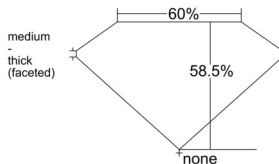

GIA®

FACSIMILE

GIA REPORT 6541408232

Verify this report at GIA.edu

GIA NATURAL DIAMOND DOSSIER®

January 09, 2026
GIA Report Number 6541408232
Shape and Cutting Style ..... Heart Brilliant
Measurements ..... 5.31 x 6.25 x 3.65 mm

GRADING RESULTS

Carat Weight ..... 0.70 carat
Color Grade ..... K
Clarity Grade VVS2

ADDITIONAL GRADING INFORMATION

Polish ..... Excellent
Symmetry ..... Excellent
Fluorescence ..... Faint
Clarity Characteristics ..... Pinpoint
Inscription(s): GIA 6541408232

PROPORTIONS

Profile not to actual proportions

GRADING SCALES

GIA COLOR SCALE		GIA CLARITY SCALE			
COLORLESS	D	VERY VERY SLIGHTLY INCLUDED	FLAWLESS		
	E		INTERNALLY FLAWLESS		
	F	VERY SLIGHTLY INCLUDED	VVS₁		
	G		VVS₂		
	H		VS₁		
	NEAR COLORLESS	I	SLIGHTLY INCLUDED	VS₂	
		J		SI₁	
		FAINT	K	INCLUDED	SI₂
			L		I₁
			M		I₂
VERT LIGHT	N	LIGHT	I₃		
	O				
	P				
	Q				
	R