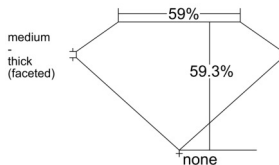

GIA®

FACSIMILE

GIA REPORT 6541407757

Verify this report at GIA.edu

GIA NATURAL DIAMOND DOSSIER®

January 09, 2026
GIA Report Number 6541407757
Shape and Cutting Style ..... Heart Brilliant
Measurements ..... 4.86 x 5.55 x 3.30 mm

GRADING RESULTS

Carat Weight ..... 0.52 carat
Color Grade ..... J
Clarity Grade VS1

ADDITIONAL GRADING INFORMATION

Polish ..... Excellent
Symmetry ..... Very Good
Fluorescence ..... None
Clarity Characteristics ..... Crystal, Cloud
Inscription(s): GIA 6541407757

PROPORTIONS

Profile not to actual proportions

GRADING SCALES

GIA COLOR SCALE		GIA CLARITY SCALE			
COLORLESS	D	VERY VERY SLIGHTLY INCLUDED	FLAWLESS		
	E		INTERNALLY FLAWLESS		
	F	VERY SLIGHTLY INCLUDED	VVS₁		
	G		VVS₂		
	H		VS₁		
	NEAR COLORLESS	I	SLIGHTLY INCLUDED	VS₂	
		J		SI₁	
		FAINT	K	INCLUDED	SI₂
			L		I₁
			M		I₂
VERTICALLY LIGHT	N	INCLUDED	I₃		
	O				
	P				
	Q				
	R				
	S				
LIGHT	T				
	U				
	V				
	W				
	X				
Y					
Z