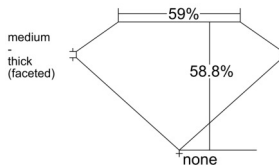

GIA®

FACSIMILE

GIA REPORT 6541406452

Verify this report at GIA.edu

GIA NATURAL DIAMOND DOSSIER®

January 09, 2026
GIA Report Number 6541406452
Shape and Cutting Style ..... Heart Brilliant
Measurements ..... 5.32 x 6.27 x 3.68 mm

GRADING RESULTS

Carat Weight ..... 0.70 carat
Color Grade ..... J
Clarity Grade VS1

ADDITIONAL GRADING INFORMATION

Polish ..... Excellent
Symmetry ..... Excellent
Fluorescence ..... None
Clarity Characteristics..... Cloud, Crystal, Needle, Pinpoint
Inscription(s): GIA 6541406452

PROPORTIONS

Profile not to actual proportions

GRADING SCALES

GIA COLOR SCALE		GIA CLARITY SCALE			
COLORLESS	D	VERY VERY SLIGHTLY INCLUDED	FLAWLESS		
	E		INTERNALLY FLAWLESS		
	F	VERY SLIGHTLY INCLUDED	VVS₁		
	G		VVS₂		
	H		VS₁		
	NEAR COLORLESS	I	SLIGHTLY INCLUDED	VS₂	
		J		SI₁	
		FAINT	K	INCLUDED	SI₂
			L		I₁
			M		I₂
VERT LIGHT	N	LIGHT	I₃		
	O				
	P				
	Q				
	R