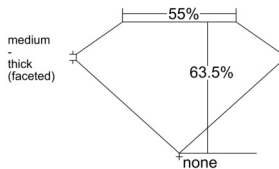

GIA®

FACSIMILE

GIA REPORT 6541405264

Verify this report at GIA.edu

GIA NATURAL DIAMOND DOSSIER®

January 13, 2026
GIA Report Number 6541405264
Shape and Cutting Style ..... Heart Brilliant
Measurements ..... 5.65 x 6.66 x 4.22 mm

GRADING RESULTS

Carat Weight ..... 0.90 carat
Color Grade ..... F
Clarity Grade ..... Internally Flawless

ADDITIONAL GRADING INFORMATION

Polish ..... Excellent
Symmetry ..... Very Good
Fluorescence ..... None
Clarity Characteristics ..... Minor Details of Polish
Inscription(s): GIA 6541405264

PROPORTIONS

Profile not to actual proportions

GRADING SCALES

GIA COLOR SCALE		GIA CLARITY SCALE			
COLORLESS	D	VERY VERY SLIGHTLY INCLUDED	FLAWLESS		
	E		INTERNALLY FLAWLESS		
	F	VERY SLIGHTLY INCLUDED	VVS₁		
	G		VVS₂		
	H		VS₁		
	NEAR COLORLESS	I	SLIGHTLY INCLUDED	VS₂	
		J		SI₁	
		FAINT	K	INCLUDED	SI₂
			L		I₁
			M		I₂
VERT LIGHT	N	INCLUDED	I₃		
	O				
	P				
	Q				
	R				
LIGHT	S				
	T				
	U				
	V				
	W				
X					
Y					
Z