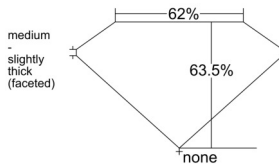

GIA®

FACSIMILE

GIA REPORT 6541404212

Verify this report at GIA.edu

GIA NATURAL DIAMOND DOSSIER®

January 08, 2026
GIA Report Number 6541404212
Shape and Cutting Style ..... Pear Brilliant
Measurements ..... 7.35 x 4.65 x 2.95 mm

GRADING RESULTS

Carat Weight ..... 0.60 carat
Color Grade ..... F
Clarity Grade VVS2

ADDITIONAL GRADING INFORMATION

Polish ..... Excellent
Symmetry ..... Excellent
Fluorescence ..... Medium Blue
Clarity Characteristics ..... Pinpoint, Indented Natural
Inscription(s): GIA 6541404212

PROPORTIONS

Profile not to actual proportions

GRADING SCALES

GIA COLOR SCALE		GIA CLARITY SCALE			
COLORLESS	D	VERY VERY SLIGHTLY INCLUDED	FLAWLESS		
	E		INTERNALLY FLAWLESS		
	F	VERY SLIGHTLY INCLUDED	VVS₁		
	G		VVS₂		
	H		VS₁		
	NEAR COLORLESS	I	SLIGHTLY INCLUDED	VS₂	
		J		S₁	
		FAINT	K	INCLUDED	S₂
			L		I₁
			M		I₂
VERT LIGHT	N	LIGHT	I₃		
	O				
	P				
	Q				
	R