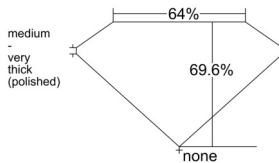

GIA®

FACSIMILE

GIA REPORT 6541403518

Verify this report at GIA.edu

GIA NATURAL DIAMOND DOSSIER®

January 08, 2026
GIA Report Number 6541403518
Shape and Cutting Style . **Cut-Cornered Square Modified Brilliant**
Measurements ..... 4.82 x 4.82 x 3.36 mm

GRADING RESULTS

Carat Weight ..... 0.61 carat
Color Grade ..... G
Clarity Grade S11

ADDITIONAL GRADING INFORMATION

Polish ..... Excellent
Symmetry ..... Excellent
Fluorescence ..... None
Clarity Characteristics..... Cloud, Crystal
Inscription(s): GIA 6541403518

PROPORTIONS

Profile not to actual proportions

GRADING SCALES

GIA COLOR SCALE		GIA CLARITY SCALE			
COLORLESS	D	VERY VERY SLIGHTLY INCLUDED	FLAWLESS		
	E		INTERNALLY FLAWLESS		
	F		VVS₁		
	NEAR COLORLESS	G	VVS₂		
		H	VERY SLIGHTLY INCLUDED	VS₁	
		I		VS₂	
		FAINT	J	SLIGHTLY INCLUDED	S1₁
	K		S1₂		
	L		I₁		
	VERT LIGHT		M	INCLUDED	I₂
N			I₃		
O					
P					
LIGHT	Q				
	R				
	S				
	T				
	U				
	Z