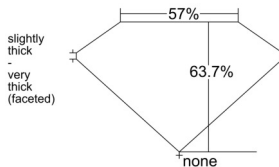

GIA®

FACSIMILE

GIA REPORT 6541399506

Verify this report at GIA.edu

GIA NATURAL DIAMOND DOSSIER®

January 07, 2026
GIA Report Number 6541399506
Shape and Cutting Style ..... Heart Brilliant
Measurements ..... 5.25 x 5.95 x 3.79 mm

GRADING RESULTS

Carat Weight ..... 0.70 carat
Color Grade ..... H
Clarity Grade VS1

ADDITIONAL GRADING INFORMATION

Polish ..... Excellent
Symmetry ..... Very Good
Fluorescence ..... None
Clarity Characteristics..... Crystal, Cloud, Needle, Pinpoint
Inscription(s): GIA 6541399506

PROPORTIONS

Profile not to actual proportions

GRADING SCALES

GIA COLOR SCALE		GIA CLARITY SCALE			
COLORLESS	D	VERY VERY SLIGHTLY INCLUDED	FLAWLESS		
	E		INTERNALLY FLAWLESS		
	F	VERY SLIGHTLY INCLUDED	VVS₁		
	G		VVS₂		
	H		VS₁		
	NEAR COLORLESS	I	SLIGHTLY INCLUDED	VS₂	
		J		SI₁	
		FAINT	K	INCLUDED	SI₂
			L		I₁
			M		I₂
VERT LIGHT	N	LIGHT	I₃		
	O				
	P				
	Q				
	R