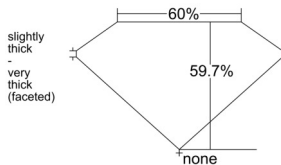

GIA®

FACSIMILE

GIA REPORT 6541397884

Verify this report at GIA.edu

GIA NATURAL DIAMOND DOSSIER®

January 08, 2026
GIA Report Number 6541397884
Shape and Cutting Style ..... Heart Brilliant
Measurements ..... 5.43 x 6.05 x 3.61 mm

GRADING RESULTS

Carat Weight ..... 0.70 carat
Color Grade ..... J
Clarity Grade VVS2

ADDITIONAL GRADING INFORMATION

Polish ..... Excellent
Symmetry ..... Excellent
Fluorescence ..... None
Clarity Characteristics ..... Feather
Inscription(s): GIA 6541397884

PROPORTIONS

Profile not to actual proportions

GRADING SCALES

GIA COLOR SCALE		GIA CLARITY SCALE			
COLORLESS	D	VERY VERY SLIGHTLY INCLUDED	FLAWLESS		
	E		INTERNALLY FLAWLESS		
	F		VVS₁		
	G		VVS₂		
	NEAR COLORLESS	H	VERY SLIGHTLY INCLUDED	VS₁	
		I		VS₂	
		FAINT	J	SLIGHTLY INCLUDED	SI₁
			K		SI₂
	L		I₁		
	VERT LIGHT		M	INCLUDED	I₂
N			I₃		
O					
P					
LIGHT	Q				
	R				
	S				
	T				
	U				
	Z