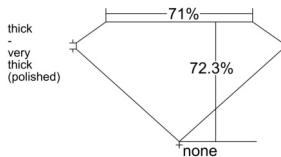

GIA®

FACSIMILE

GIA REPORT 6541397831

Verify this report at GIA.edu

GIA NATURAL DIAMOND DOSSIER®

January 08, 2026
GIA Report Number 6541397831
Shape and Cutting Style ..... Square Modified Brilliant
Measurements ..... 4.86 x 4.86 x 3.52 mm

GRADING RESULTS

Carat Weight ..... 0.72 carat
Color Grade I
Clarity Grade VVS1

ADDITIONAL GRADING INFORMATION

Polish ..... Excellent
Symmetry ..... Very Good
Fluorescence ..... None
Clarity Characteristics ..... Pinpoint, Feather
Inscription(s): GIA 6541397831

PROPORTIONS

Profile not to actual proportions

GRADING SCALES

GIA COLOR SCALE		GIA CLARITY SCALE	
COLORLESS	D	VERY VERY SLIGHTLY INCLUDED	FLAWLESS
	E		INTERNALLY FLAWLESS
	F		VVS₁
	G		VVS₂
	H		VS₁
	I		VS₂
	J		SI₁
	K		SI₂
	L		I₁
	M		I₂
NEAR COLORLESS	N	SLIGHTLY INCLUDED	I₃
	O		
	P		
	Q		
FAINT	R	INCLUDED	
	S		
	T		
	U		
VERT LIGHT	V		
	W		
	X		
	Y		
LIGHT	Z