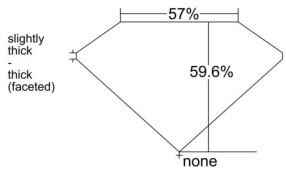

GIA®

FACSIMILE

GIA REPORT 6541397820

Verify this report at GIA.edu

GIA NATURAL DIAMOND DOSSIER®

January 07, 2026
GIA Report Number 6541397820
Shape and Cutting Style ..... Heart Brilliant
Measurements ..... 5.40 x 6.31 x 3.76 mm

GRADING RESULTS

Carat Weight ..... 0.73 carat
Color Grade I
Clarity Grade VS2

ADDITIONAL GRADING INFORMATION

Polish ..... Excellent
Symmetry ..... Excellent
Fluorescence ..... None
Clarity Characteristics ..... Crystal, Cloud, Feather
Inscription(s): GIA 6541397820

PROPORTIONS

Profile not to actual proportions

GRADING SCALES

GIA COLOR SCALE		GIA CLARITY SCALE			
COLORLESS	D	VERY VERY SLIGHTLY INCLUDED	FLAWLESS		
	E		INTERNALLY FLAWLESS		
	F	VERY SLIGHTLY INCLUDED	VVS₁		
	G		VVS₂		
	H		VS₁		
	NEAR COLORLESS	I	SLIGHTLY INCLUDED	VS₂	
		J		SI₁	
		FAINT	K	INCLUDED	SI₂
			L		I₁
			M		I₂
VERT LIGHT	N	LIGHT	I₃		
	O				
	P				
	Q				
	R